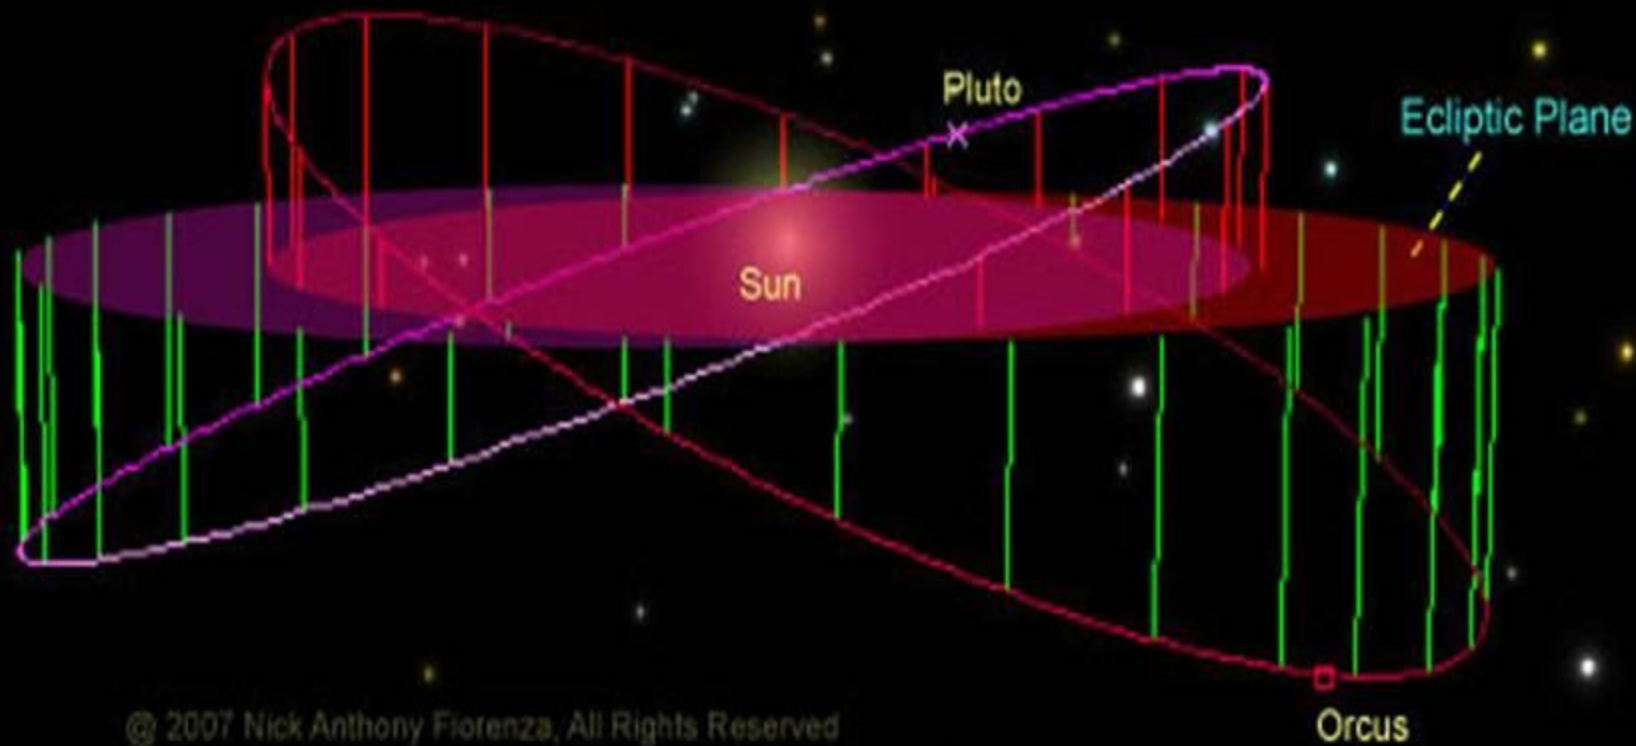

ORCUS (red) and PLUTO (pink)